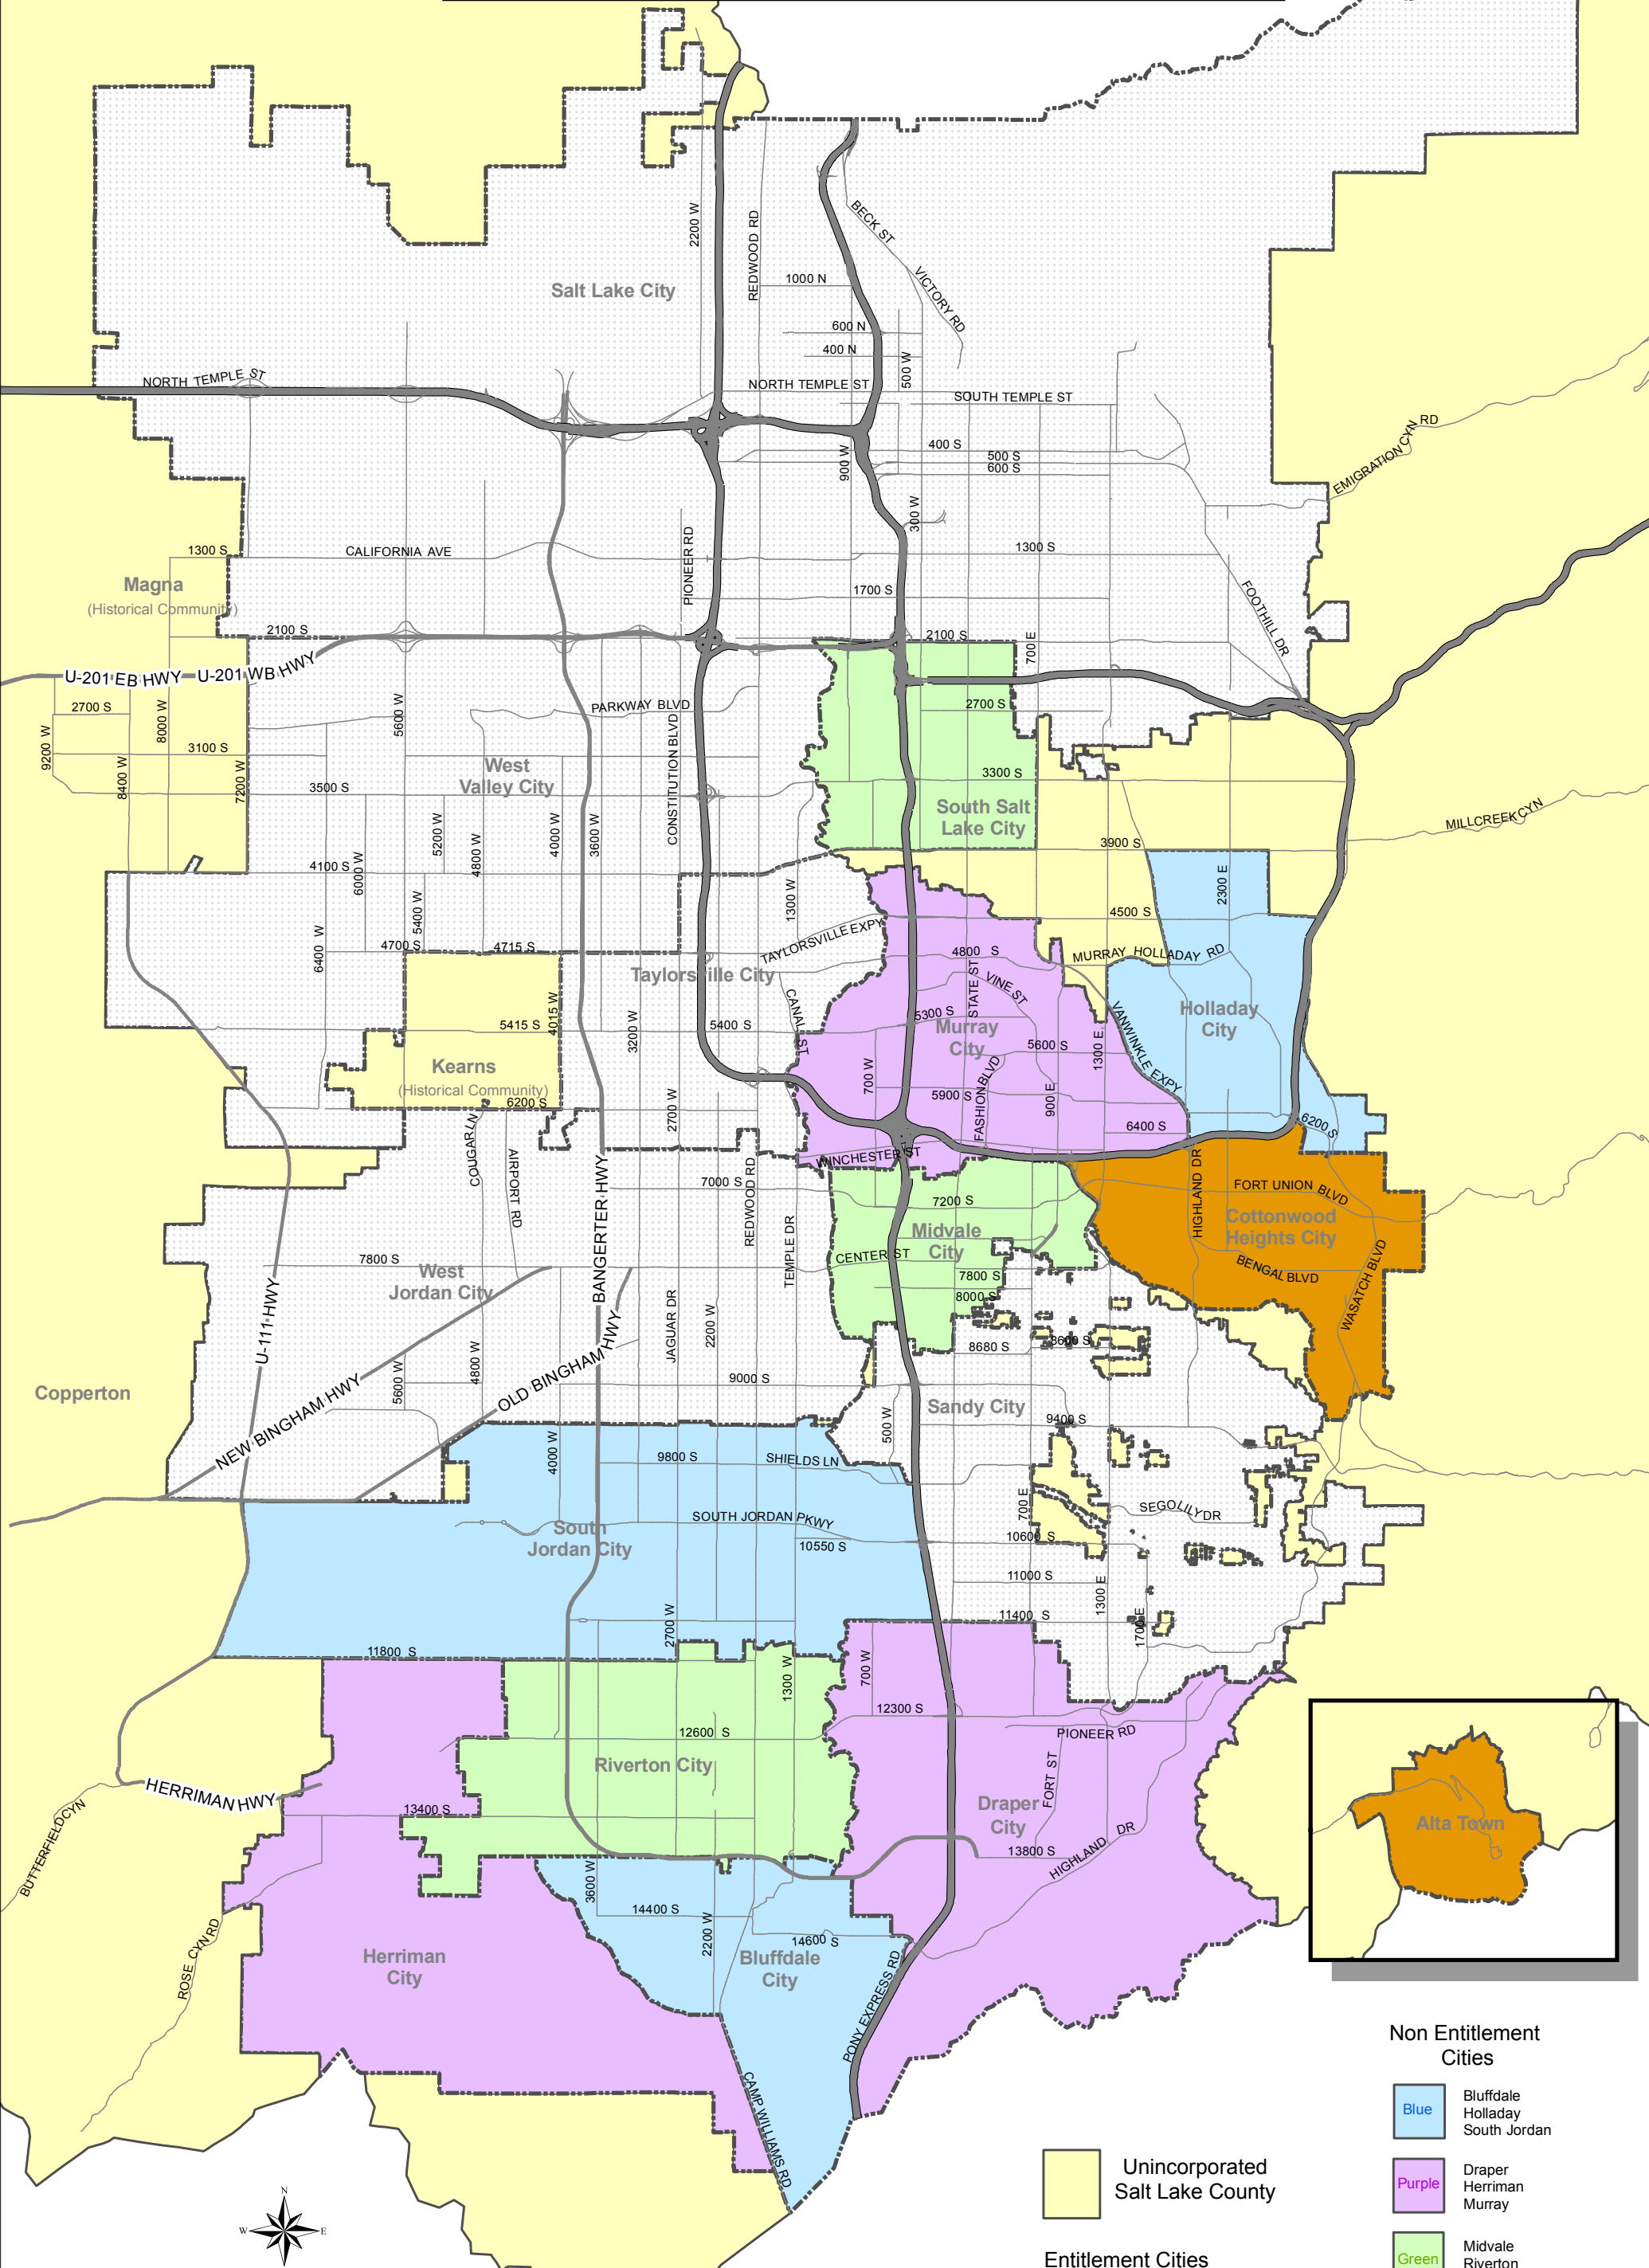

Salt Lake County
Community Resources and Development Division
Community Development Block Grant Program

Copyright 2009 Salt Lake County
 Geographic Information System

Map created by Information Services in conjunction
 with the offices of Salt Lake County Assessor,
 Auditor, Clerk, Recorder, and Surveyor.

- Non Entitlement Cities**
- Bluffdale
Holladay
South Jordan
 - Draper
Herriman
Murray
 - Midvale
Riverton
South Salt Lake
 - Alta
Cottonwood Heights
- Unincorporated Salt Lake County**
-
- Entitlement Cities**
- Salt Lake City
Sandy
Taylorsville
West Jordan
West Valley City